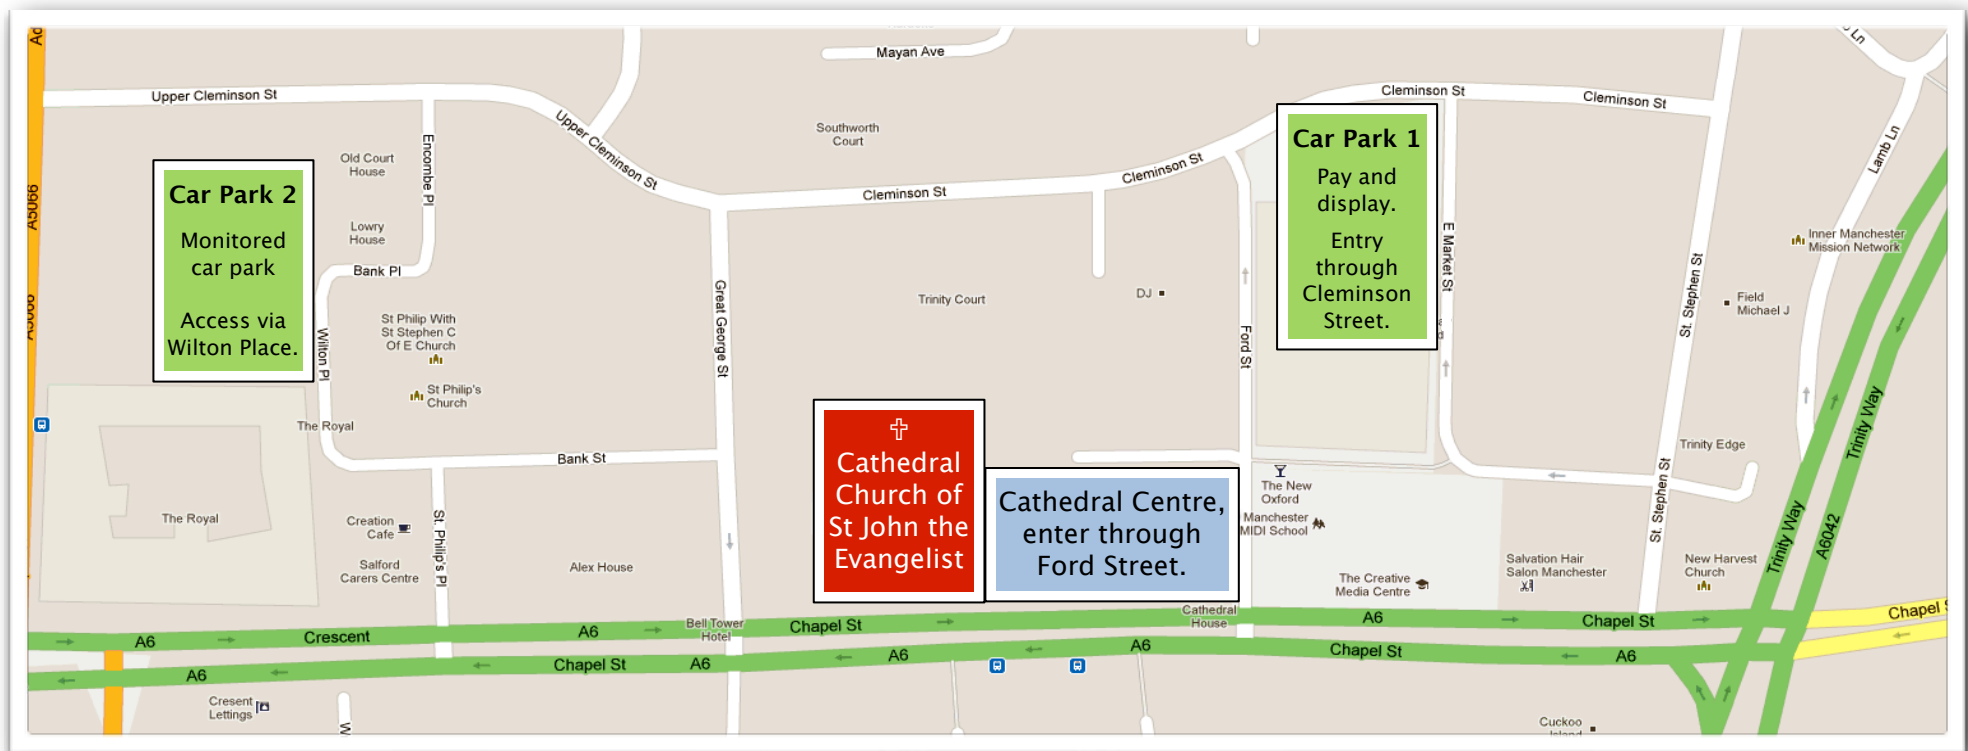

## Car park locations:

Car park 1. New pay and display, rear of former court buildings, enter through Cleminson Street - £1.00 per hour, first half hour free.

Car park 2. Access via Wilton Place, £2.00 per day charge applies.

## Access to the Cathedral Centre:

Disabled visitors and visitors to Cathedral Centre Books can gain access to the Cathedral Centre Car Park via Ford Street which can now be access from both Cleminson Street and by turning left only from Chapel Street. (There is no longer the option to be able to turn right).

For visitors using local car parks please enter the Cathedral Centre via the pedestrian gate on Ford Street.